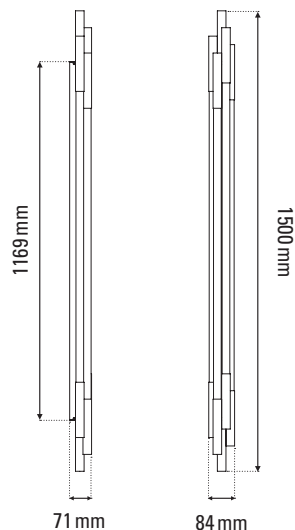

ORG w 1500

de Sebastian Summa

FICHE TECHNIQUE TECHNICAL SHEET

APPLIQUE

WALL LAMP

Matériaux Materials	Aluminium, verre, acrylique Aluminum, glass, acrylic
Poids net Net weight	4,7 Kg
Emballage Packaging	1445 x 355 x 100 mm
IP IP	20

Tension Voltage	220/240V
Classe Class	1
Watt Watt	17W
Source Source	INTEGRATED LED 2700K
Lumens Lumens output	1700 lm (valeur nominale) 1700 lm (nominal value)
Driver Driver	Driver fourni (260 x 30 x 18.5 mm) Dimmable TRIAC 1,25A / 24V / 30W Driver supplied 260x30x18.5 mm TRIAC dimmable 1,25A / 24V / 30W
Câble Wire	NA
Interrupteur Switch	NA
Fiches Plug	NA